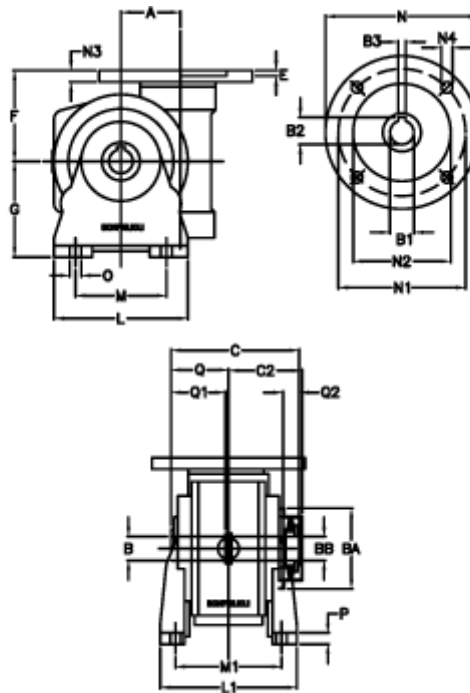

Article number: 390204407032336

Description: Worm Gear with Torque Limiter
VF 44-L2-V-70-P63B14

Measures

a	= 44.60	C2	= 48	M1	= 81.0	Q	= 32.0
B	= 18	Description	= VF 44V-xx-63B14	N	= 90	Q1	= 32
B1 E7	= 11	E	= 2.0	N1	= 75	Q2	= 12
B2	= 12.8	F	= 65	N2	= 60		
B3 H9	= 4	g	= 72	N3	= 8.0		
BA	= 40	L	= 90	N4	= 5,5		
BB H7	= 11	L1	= 98.0	O	= 8.5		
C	= 79	m	= 52	P	= 10		